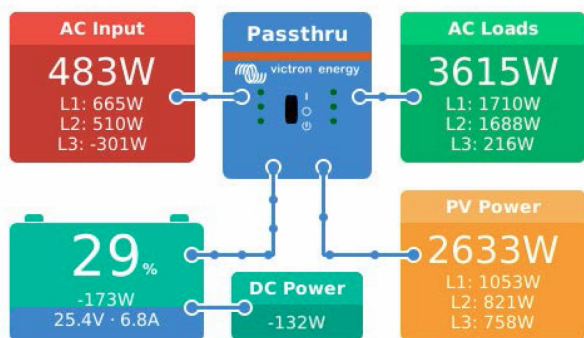

X30 Energy Flows Dashboard Solar / Battery / Residence

We don't like to see you waste resources, but to *really* reduce energy use, you need to be able to monitor what you purchase, what you make, and what you use and store. ecoCool's X30 energy flows dashboard is perfect for monitoring your solar intake and battery storage, as well as grid power use, and grid feed-in.

You just have to have a Multiplus battery inverter charger, with any model solar inverter*. Your home energy system will also be internet connected for remote monitoring, through the integrated Victron Color GX display.

For On-Grid...

...or Off-Grid.

The Color GX display

App on your phone

Efergy's ...

To really supercharge your energy sustainability, the X30 comes with Efergy's energy monitoring and control kit, to turn on the washing at solar peak times, and:

- Monitor power costs
- Turn appliances on via an internet based phone app
- Monitor and reduce power use.

Color Control GX			
Power supply voltage range	9 – 70V DC		
Current draw	12V DC	24V DC	48V DC
Switched off	0mA	0mA	0mA
Display off	140mA	80mA	40mA
Display at minimum intensity	160mA	90mA	45mA
Display at maximum intensity	245mA	125mA	65mA
Potential free contact	3A / 30V DC / 250V AC (Normally open)		
Communication ports			
VE.Direct	2 separate VE.Direct ports – isolated		
VE.Can	2 paralleled RJ45 sockets – isolated		
VE.Bus	2 paralleled RJ45 sockets – isolated		
USB	2 USB Host ports – not isolated		
Ethernet	10/100/1000MB RJ45 socket – isolated except shield		
3rd party interfacing			
Modbus-TCP	Use Modbus-TCP to monitor and control all products connected to the Color Control GX		
JSON	Use the VRM JSON API to retrieve data from the VRM Portal		
Other			
Outer dimensions (h x w x d)	130 x 120 x 28mm		
Operating temperature range	-20 to +50°C		
Standards			
Safety	EN 60950		
EMC	EN 61000-6-3, EN 55014-1, EN 61000-6-2, EN 61000-6-1, EN 55014-2		
Automotive	E4-10R-053535		