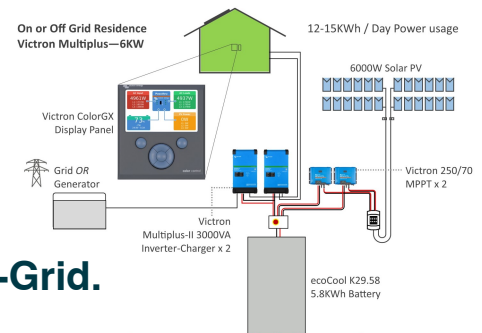

X30 Energy Flows Dashboard Solar / Battery / Residence

We don't like to see you waste resources, but to *really* reduce energy use, you need to be able to monitor what you purchase, what you make, and what you use and store. ecoCool's X30 energy flows dashboard is perfect for monitoring your solar intake and battery storage, as well as grid power use, and grid feed-in.

You just have to have a Multiplus battery inverter charger, with any model solar inverter*. Your home energy system will also be internet connected for remote monitoring, through the integrated Victron Color GX display.

For On-Grid...

...or Off-Grid.

The Color GX display

App on your phone

Efergy's ...

To really supercharge your energy sustainability, the X30 comes with Efergy's energy monitoring and control kit, to turn on the washing at solar peak times, and:

- Monitor power costs
- Turn appliances on via an internet based phone app
- Monitor and reduce power use.

Color Control GX			
Power supply voltage range	9 – 70V DC		
Current draw	12V DC	24V DC	48V DC
Switched off	0mA	0mA	0mA
Display off	140mA	80mA	40mA
Display at minimum intensity	160mA	90mA	45mA
Display at maximum intensity	245mA	125mA	65mA
Potential free contact	3A / 30V DC / 250V AC (Normally open)		
Communication ports			
VE.Direct	2 separate VE.Direct ports – isolated		
VE.Can	2 paralleled RJ45 sockets – isolated		
VE.Bus	2 paralleled RJ45 sockets – isolated		
USB	2 USB Host ports – not isolated		
Ethernet	10/100/1000MB RJ45 socket – isolated except shield		
3rd party interfacing			
Modbus-TCP	Use Modbus-TCP to monitor and control all products connected to the Color Control GX		
JSON	Use the VRM JSON API to retrieve data from the VRM Portal		
Other			
Outer dimensions (h x w x d)	130 x 120 x 28mm		
Operating temperature range	-20 to +50°C		
Standards			
Safety	EN 60950		
EMC	EN 61000-6-3, EN 55014-1, EN 61000-6-2, EN 61000-6-1, EN 55014-2		
Automotive	E4-10R-053535		